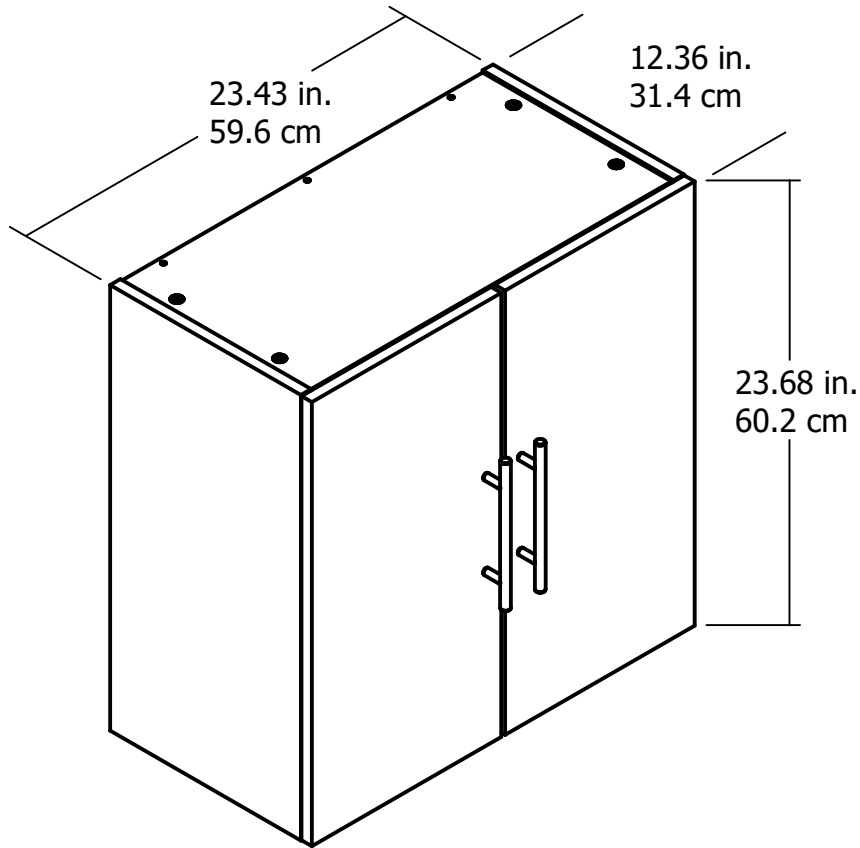

4194

Interior Storage dimensions:
(2) storage spaces (adjustable heights)
22.21 in. (56.4 cm) W
22.21 in. (56.4 cm) H
10.83 in. (27.5 cm) D
3.09 cubic feet

Wood Breakdown: 98%
Total storage: 3.09 cubic feet

Overall Product Size:
23.43"W x 12.36"D x 23.68"H
59.6cm W x 31.4cm D x 60.2cm H

Maximum Weight Capacities
Unit Weight: 38 lbs. (17.2 kg)